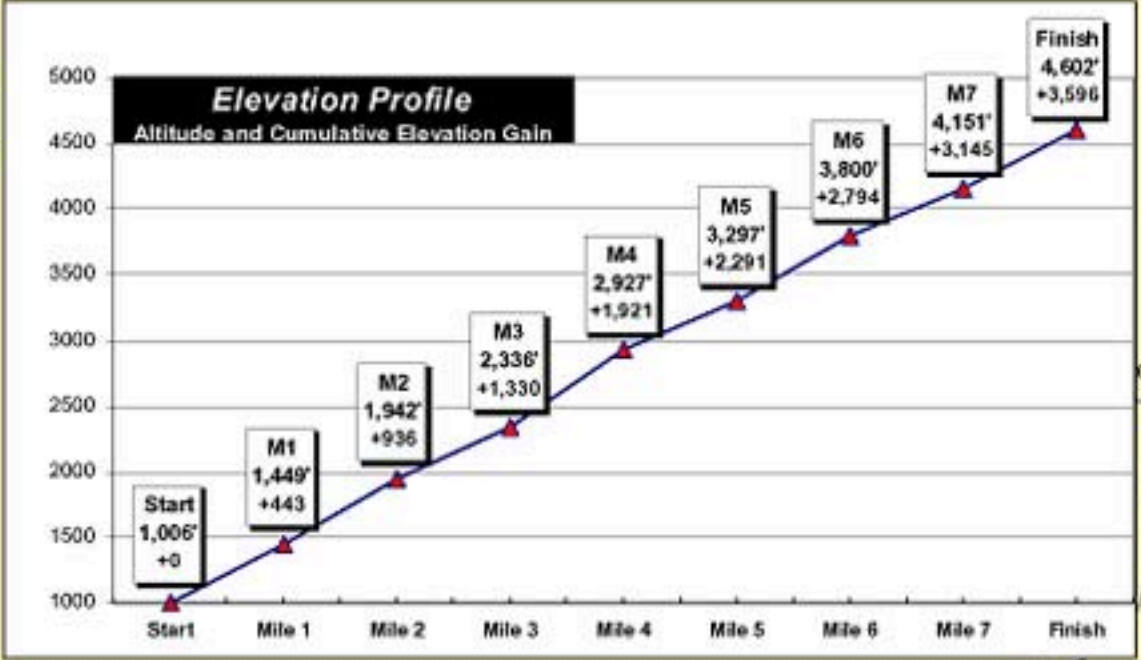

Whiteface Mountain Uphill Foot Race

Veterans Memorial Highway

Wilmington, NY

7.94687 miles

Finish
Elev. 4,602'