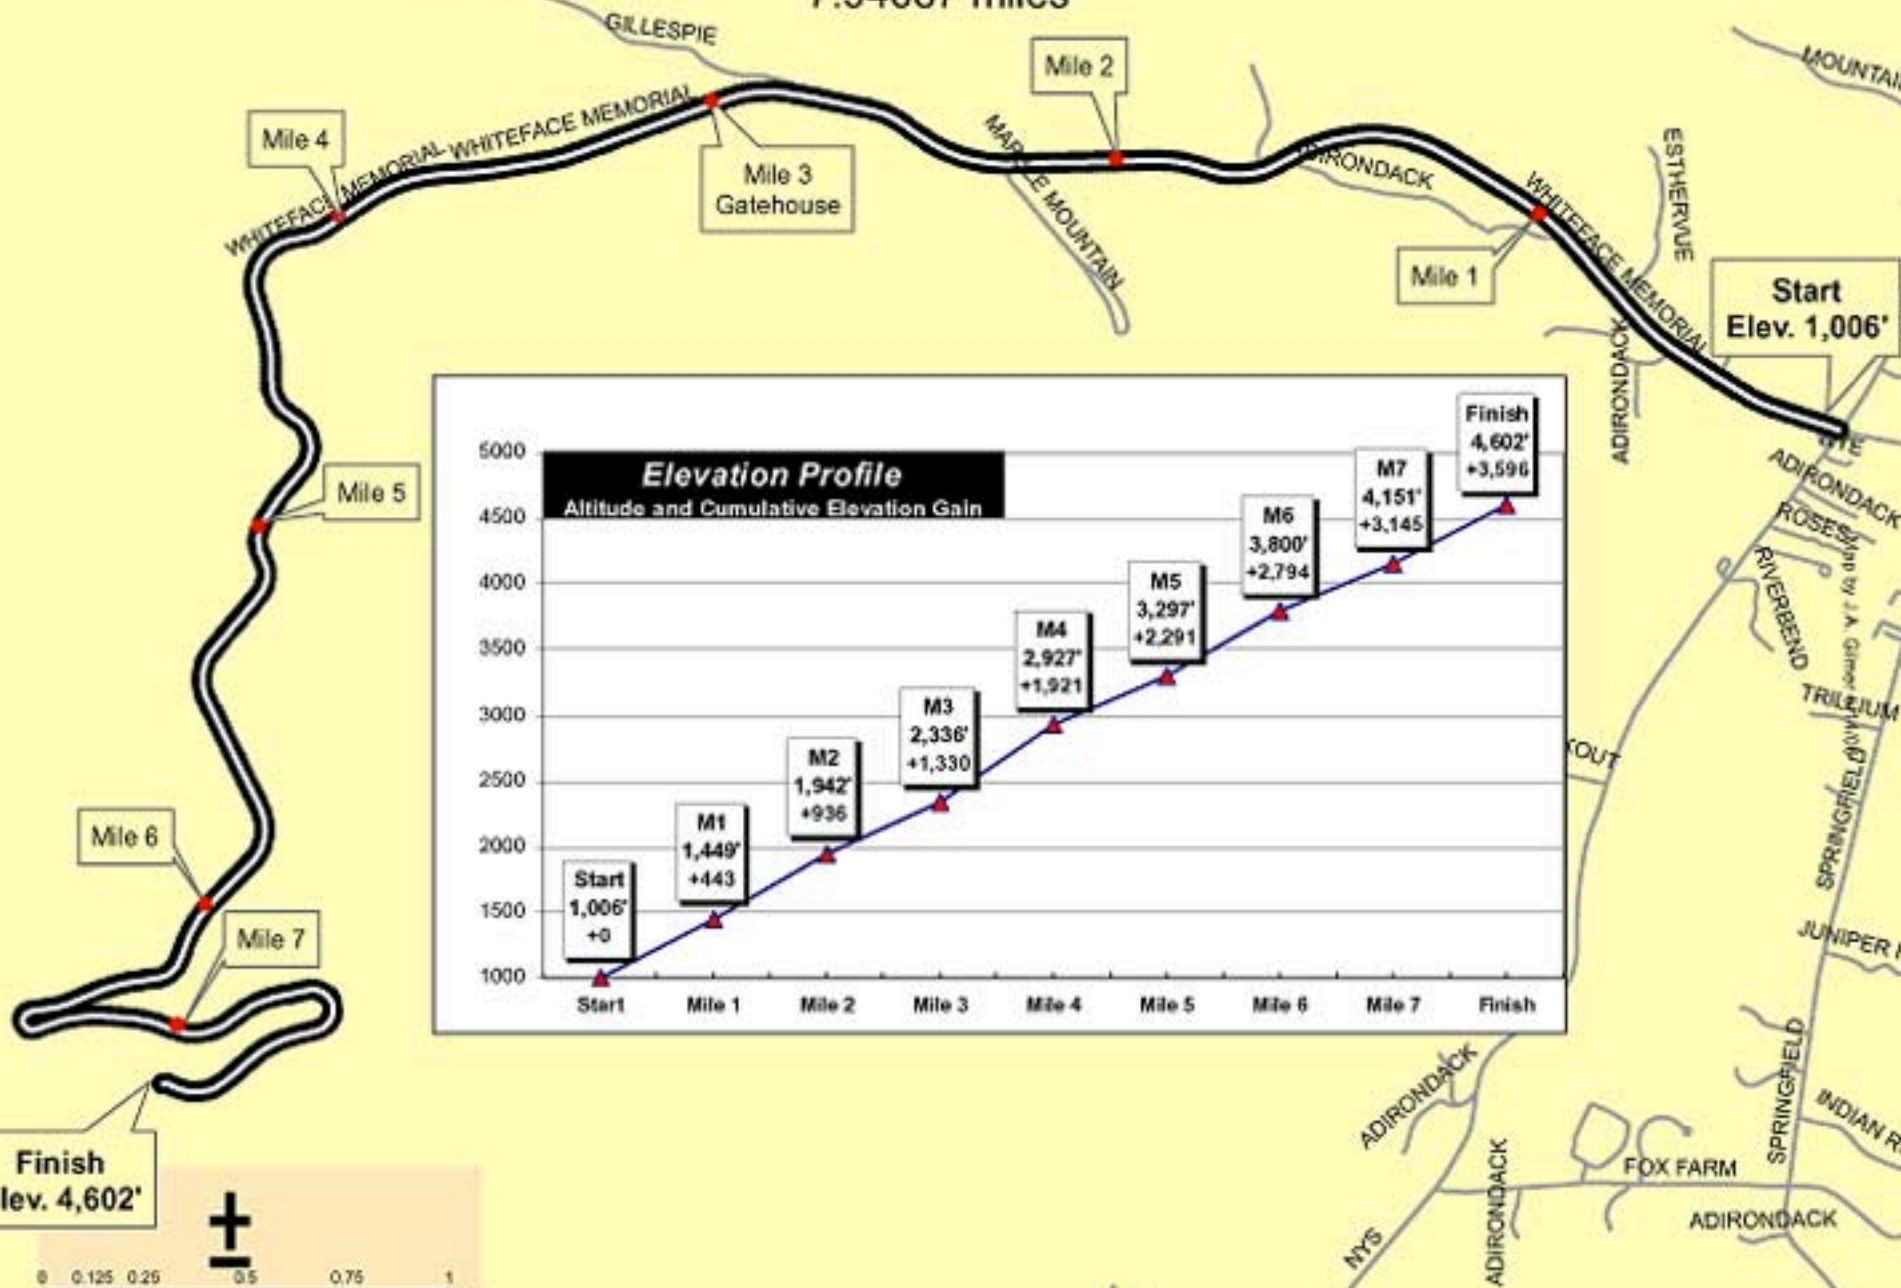

Whiteface Mountain Uphill Foot Race

Veterans Memorial Highway

Wilmington, NY

7.94687 miles

Finish
Elev. 4,602'