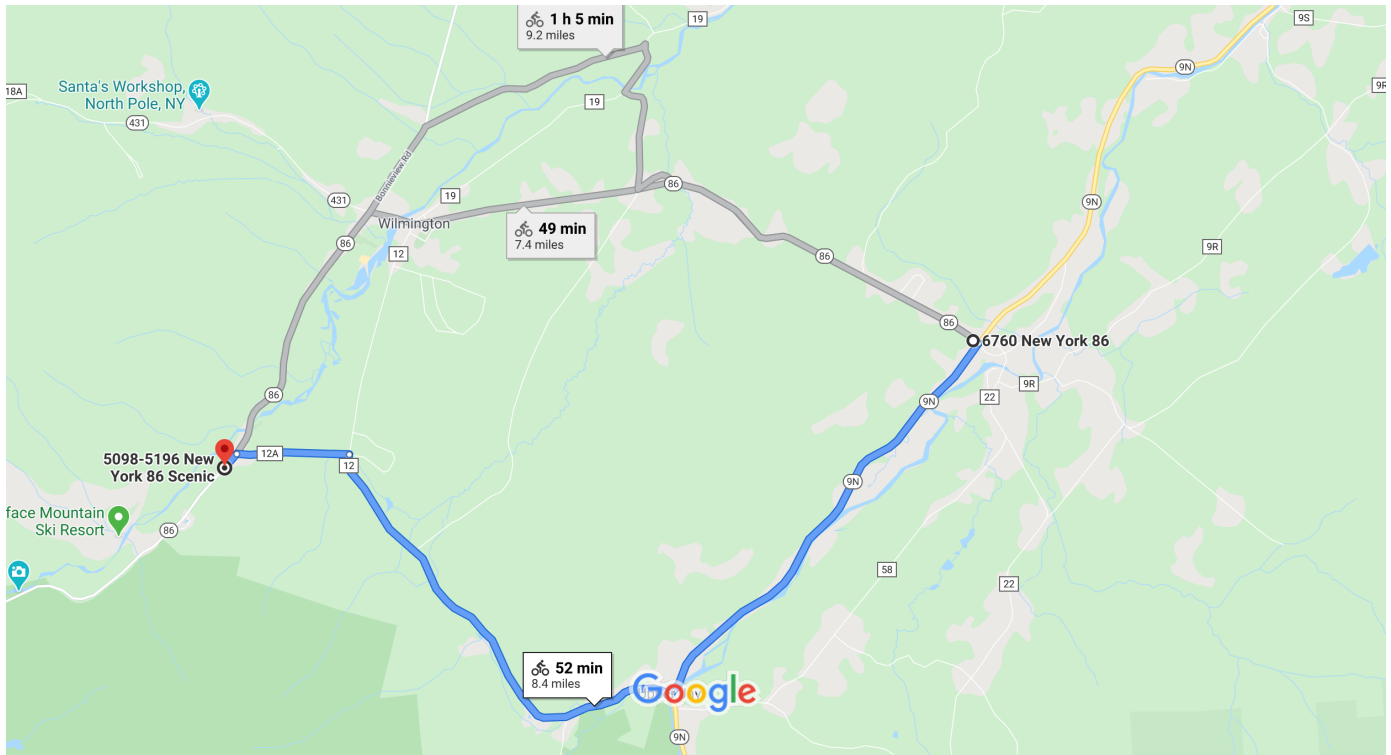

6760 NY-86, Jay, NY 12941 to 5098-5196 NY-86 Scenic, Wilmington, NY 12997

Bicycle 8.4 miles, 52 min

Map data ©2020 Google 5000 ft

via NY-9N S and Springfield Rd 52 min
8.4 miles

via NY-86 W 49 min
7.4 miles

via Lenny Preston Rd and NY-86 W 1 h 5 min
9.2 miles

515 ft · 52 ft