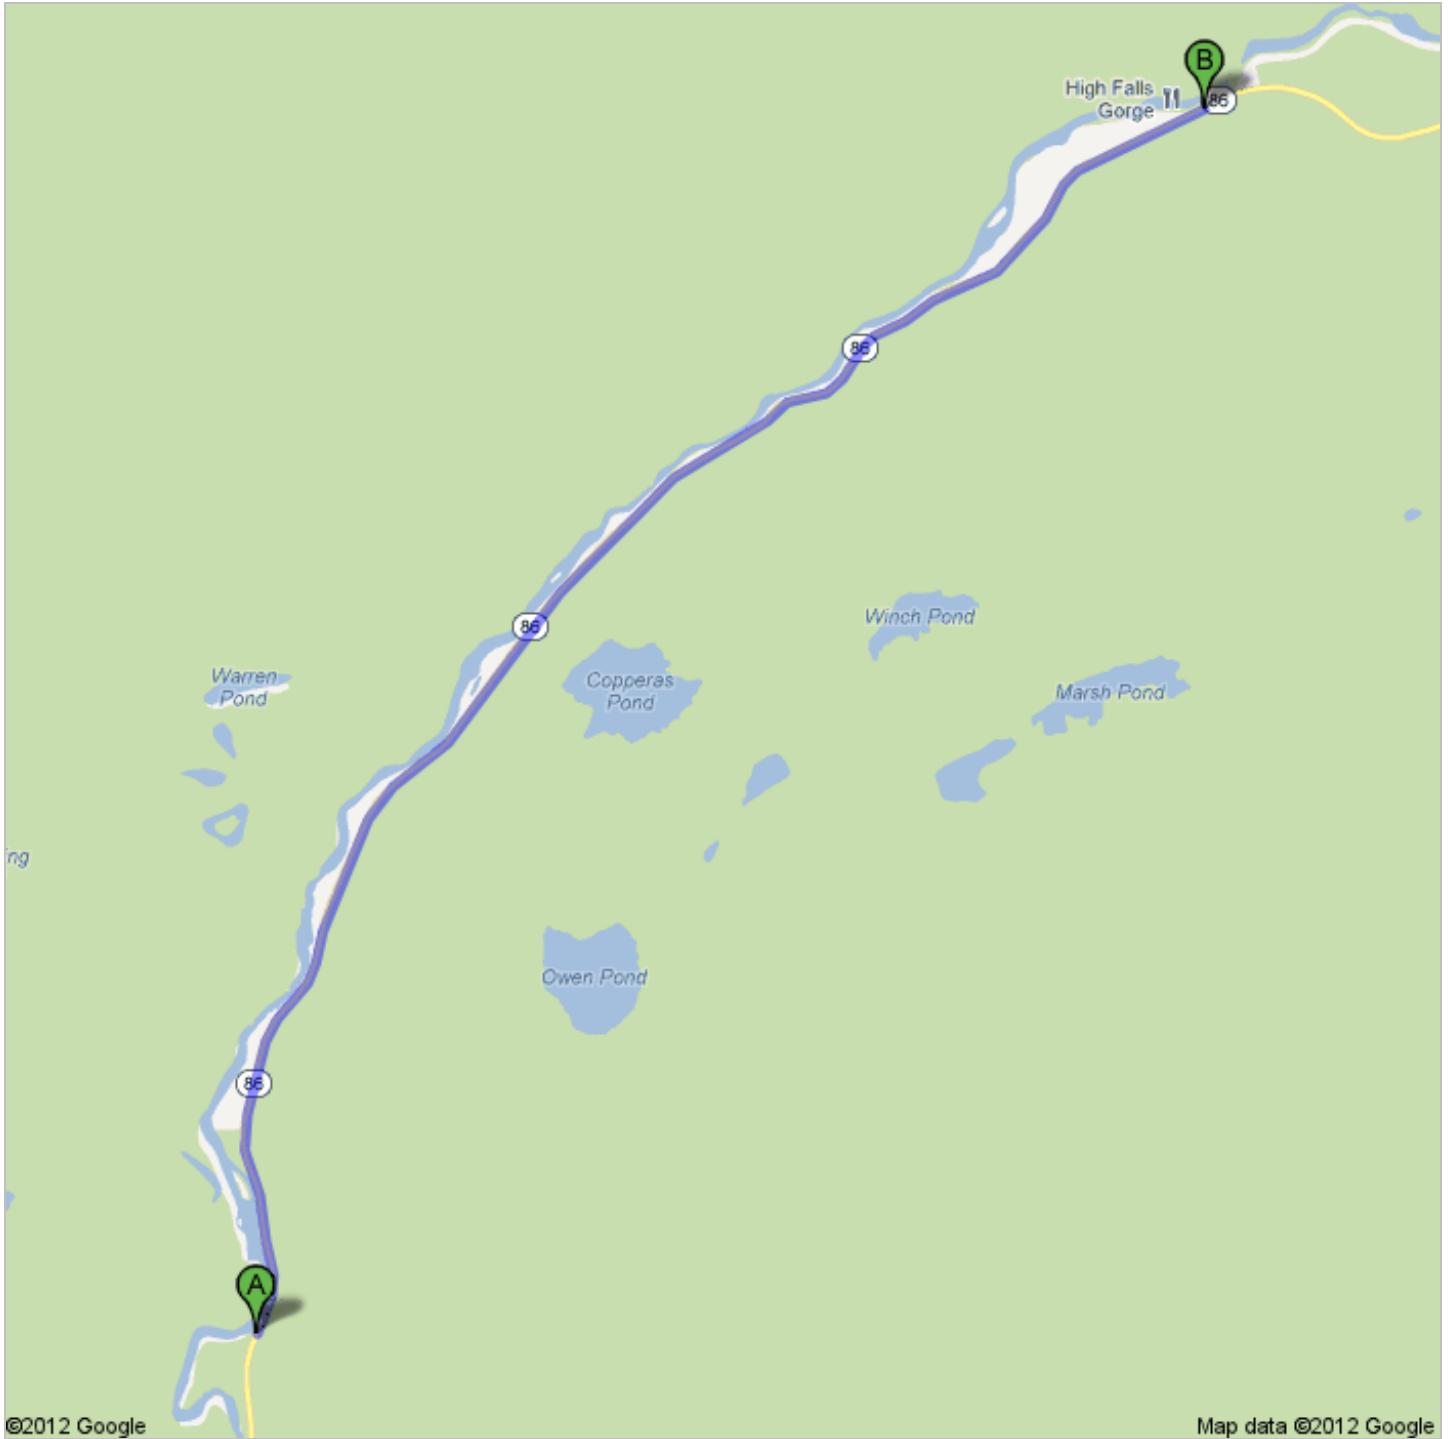

Directions to NY-86 E/NY-86 Scenic E
3.5 mi – about 5 mins

 NY-86 E

-
-  1. Head **north** on **NY-86 E** toward **NY-86 Scenic E** go 3.5 mi
total 3.5 mi
Destination will be on the left
About 5 mins

 NY-86 E/NY-86 Scenic E

These directions are for planning purposes only. You may find that construction projects, traffic, weather, or other events may cause conditions to differ from the map results, and you should plan your route accordingly. You must obey all signs or notices regarding your route.